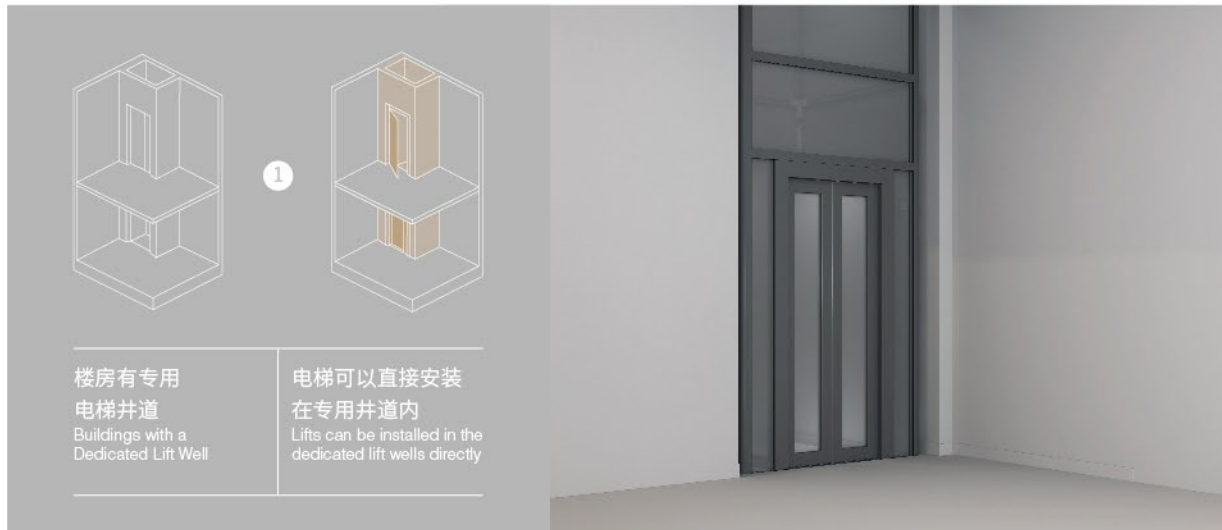

楼房有专用电梯井道
Buildings with a Dedicated Lift Well

电梯可以直接安装在专用井道内
Lifts can be installed in the dedicated lift wells directly