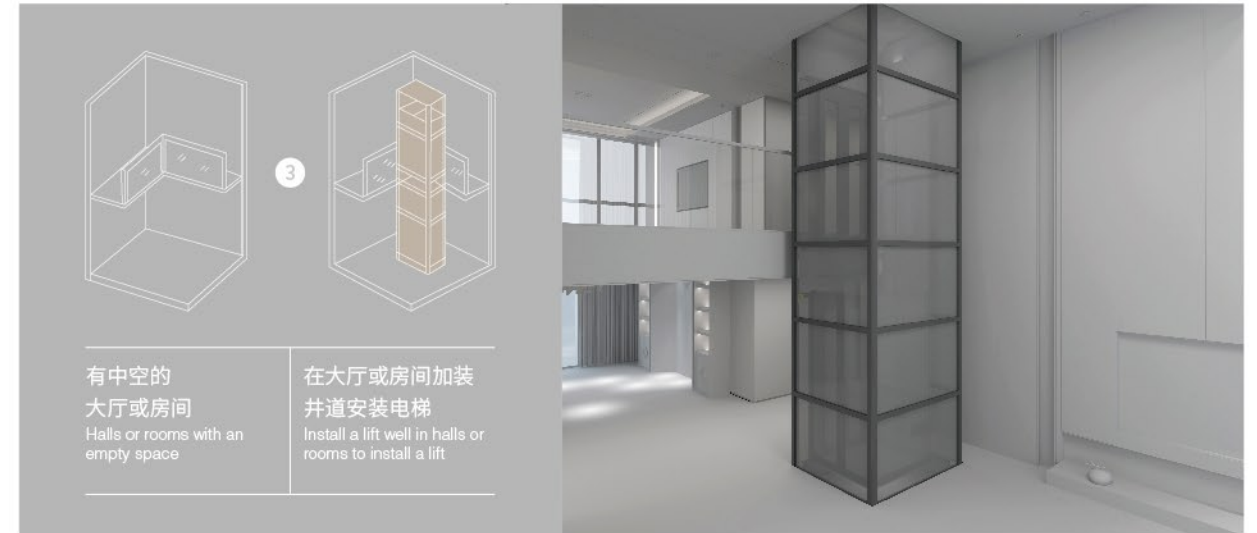

SUITABLE SCENARIOS

适用场景

别墅电梯全面满足以下五种别墅结构场景定制

The villa elevators are suitable for the following five villa structures.

根据别墅的安装环境量身定制科学灵活的安装方案,保障电梯结构的整体搭建完美融入建筑整体环境。

DIAO provides custom-made scientific flexible installation solutions according to the installation environment of villas to ensure that the installation of elevators perfectly integrates into the overall environment of buildings.

②③④⑤场合需要加装电梯使用的井道,客户也可以自己采用金属框架或混凝土等材料预先建立井道。
A lift well needs to be installed in scenarios ②, ③, ④ and ⑤. Customers can also use materials such as metal frameworks and concrete to build a lift well in advance.

有中空的大厅或房间
Halls or rooms with an empty space

在大厅或房间加装井道安装电梯
Install a lift well in halls or rooms to install a lift