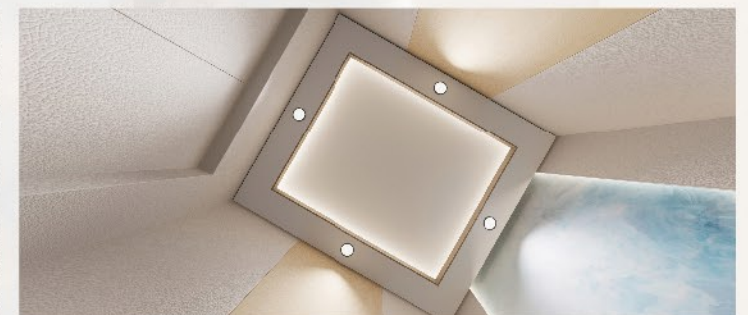

注: 图片系电脑绘制, 可能与实际略有不同, 以实物为准。
Note: the picture is computer drawn, may be slightly different from the actual, in kind prevail.