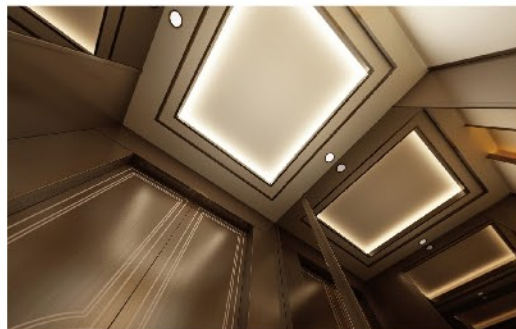

OPTIONAL CAR DECORATION

选配轿厢装潢

DO-V206

南轩

吊顶：钢板烤漆米黄色边框镶嵌古铜发纹线条+两侧LED暖色筒灯+白色烤漆底板+暗藏氛围灯

后壁：钢板烤漆米黄色古铜发纹不锈钢线条走边+中间防云石板亚克力透光板(发光)+暗藏暖色调氛围灯

侧壁：中间古铜镜面不锈钢+古铜发纹线条+两侧古铜纳米处理

前壁：古铜发纹不锈钢

踢脚线：古铜发纹不锈钢

地坪：仿大理石PVC，样式以实际发货为准(可有偿选择大理石材质)

Ceiling: Steel plate baking paint beige frame inlaid with ancient copper hairline, LED warm color down lamp on both sides, white baking paint bottom plate, hidden atmosphere lamp

Back wall: Steel plate baking paint beige bronze hairline stainless steel line edge, middle anti cloud stone plate acrylic transparent plate (luminous), hidden warm tone atmosphere lamp

Side wall: Middle bronze mirror stainless steel, bronze hairline, bronze nano treatment on both sides

Front wall: Bronze hairline stainless steel

Skirting line: Bronze hairline stainless steel

Car bottom: PVC marble. Subject to actual shipments. (Paid use for marble)

360°了解轿厢
360° of understanding
of the car