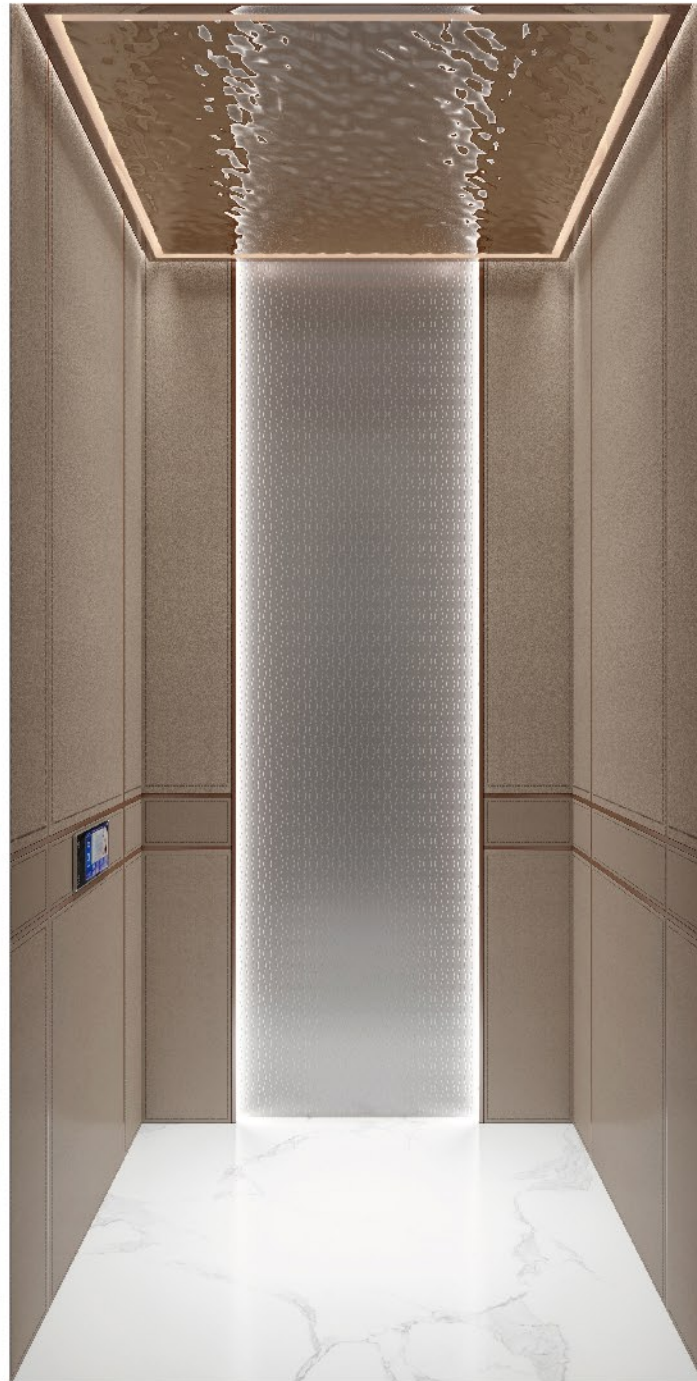

OPTIONAL CAR DECORATION

选配轿厢装潢

DO-V304

清波

吊顶:玫瑰金镜面水波板、LED氛围灯

后壁:皮革硬包、玫瑰金装饰条、艺术不锈钢、暗藏氛围灯

侧壁:皮革硬包、玫瑰金装饰条

前壁:玫瑰金喷砂不锈钢

轿门:玫瑰金喷砂不锈钢(选配)

地坪:大理石

*轿内操纵盘为10.1寸触摸屏

Ceiling: Rose gold mirror water wave plate, LED ambient light

Back wall: Leather trim, rose gold trim, art stainless steel, ambient light

Side wall: Leather trim, rose gold trim

Front wall: Rose gold sandblasted stainless steel

Car door: Rose gold sandblasted stainless steel (Optional)

Car bottom: Marble

*The control panel is a 10.1-inch touch screen

360°了解轿厢
360° of understanding
of the car