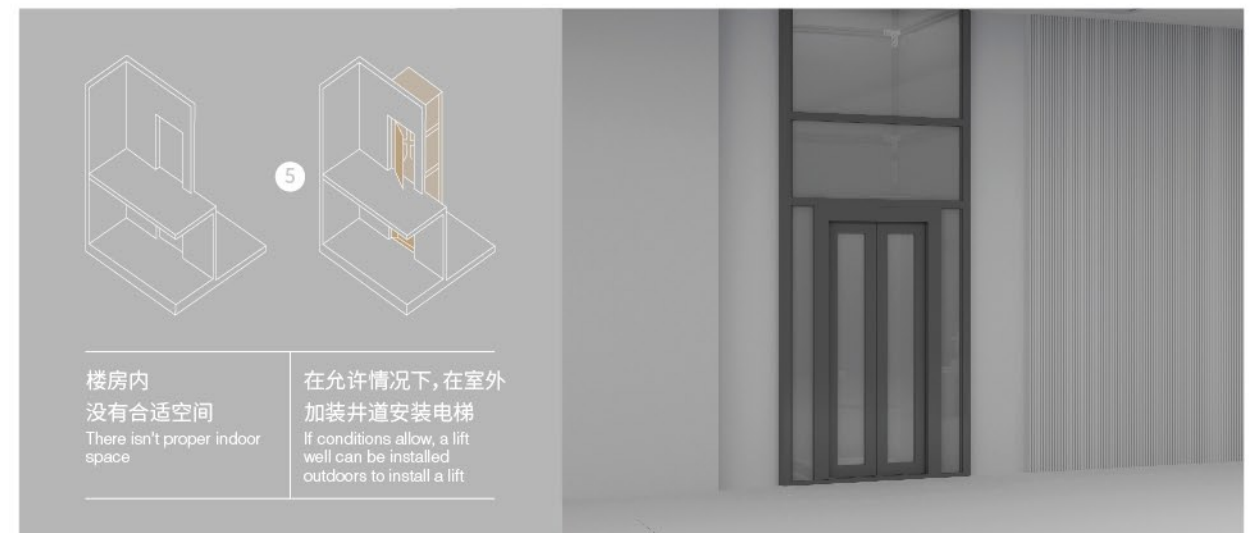

楼房内没有合适空间
There isn't proper indoor space

在允许情况下,在室外加装井道安装电梯
If conditions allow, a lift well can be installed outdoors to install a lift