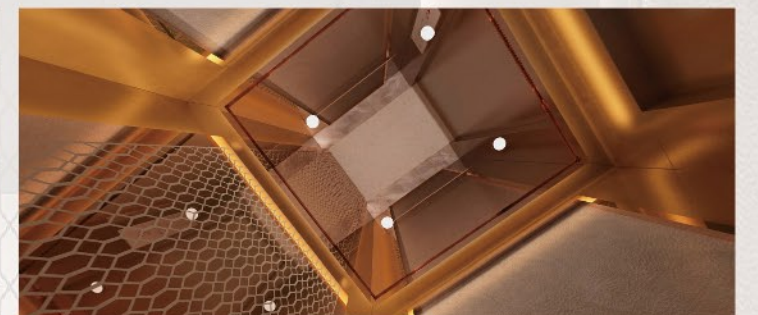

DO-V305

御景

吊顶:古铜发纹不锈钢+古铜镜面不锈钢+射灯+暗藏灯带

后壁:古铜发纹不锈钢(抗指纹)+古铜镜面不锈钢蚀刻+暗藏灯带

侧壁:古铜发纹不锈钢(抗指纹)+皮革硬包

前壁:古铜抗指纹不锈钢

轿门:古铜抗指纹不锈钢

地坪:仿大理石PVC,样式以实际发货为准
(可有偿选择大理石材质)

Ceiling: Bronze hairline stainless steel + bronze mirror stainless steel + spotlights + hidden lights

Back wall: Bronze hairline stainless steel (Fingerprint-resistant) + bronze mirror stainless steel etching + hidden lights

Side wall: Bronze hairline stainless steel (Fingerprint-resistant) + medium-density fiberboard wrapped in leather

Front wall: Bronze fingerprint-resistant stainless steel

Car door: Bronze fingerprint-resistant stainless steel

Car bottom: PVC marble. Subject to actual shipments. (Paid use for marble)

360°了解轿厢
360° of understanding
of the car