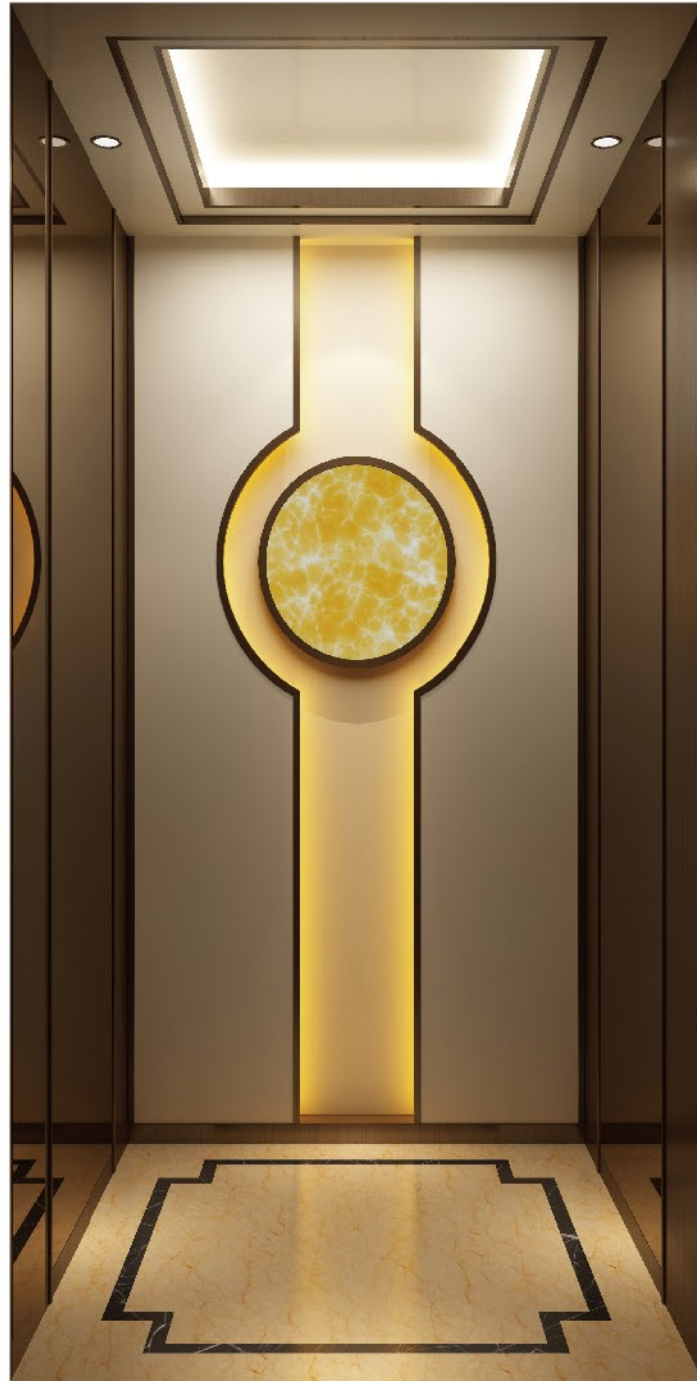

OPTIONAL CAR DECORATION

选配轿厢装潢

DO-V206

南轩

吊顶：钢板烤漆米黄色边框镶嵌古铜发纹线条+两侧LED暖色筒灯+白色烤漆底板+暗藏氛围灯

后壁：钢板烤漆米黄色古铜发纹不锈钢线条走边+中间防云石板亚克力透光板(发光)+暗藏暖色调氛围灯

侧壁：中间古铜镜面不锈钢+古铜发纹线条+两侧古铜纳米处理

前壁：古铜发纹不锈钢

踢脚线：古铜发纹不锈钢

地坪：仿大理石PVC，样式以实际发货为准(可有偿选择大理石材质)

Ceiling: Steel plate baking paint beige frame inlaid with ancient copper hairline, LED warm color down lamp on both sides, white baking paint bottom plate, hidden atmosphere lamp

Back wall: Steel plate baking paint beige bronze hairline stainless steel line edge, middle anti cloud stone plate acrylic transparent plate (luminous), hidden warm tone atmosphere lamp

Side wall: Middle bronze mirror stainless steel, bronze hairline, bronze nano treatment on both sides

Front wall: Bronze hairline stainless steel

Skirting line: Bronze hairline stainless steel

Car bottom: PVC marble. Subject to actual shipments. (Paid use for marble)

360°了解轿厢
360° of understanding
of the car