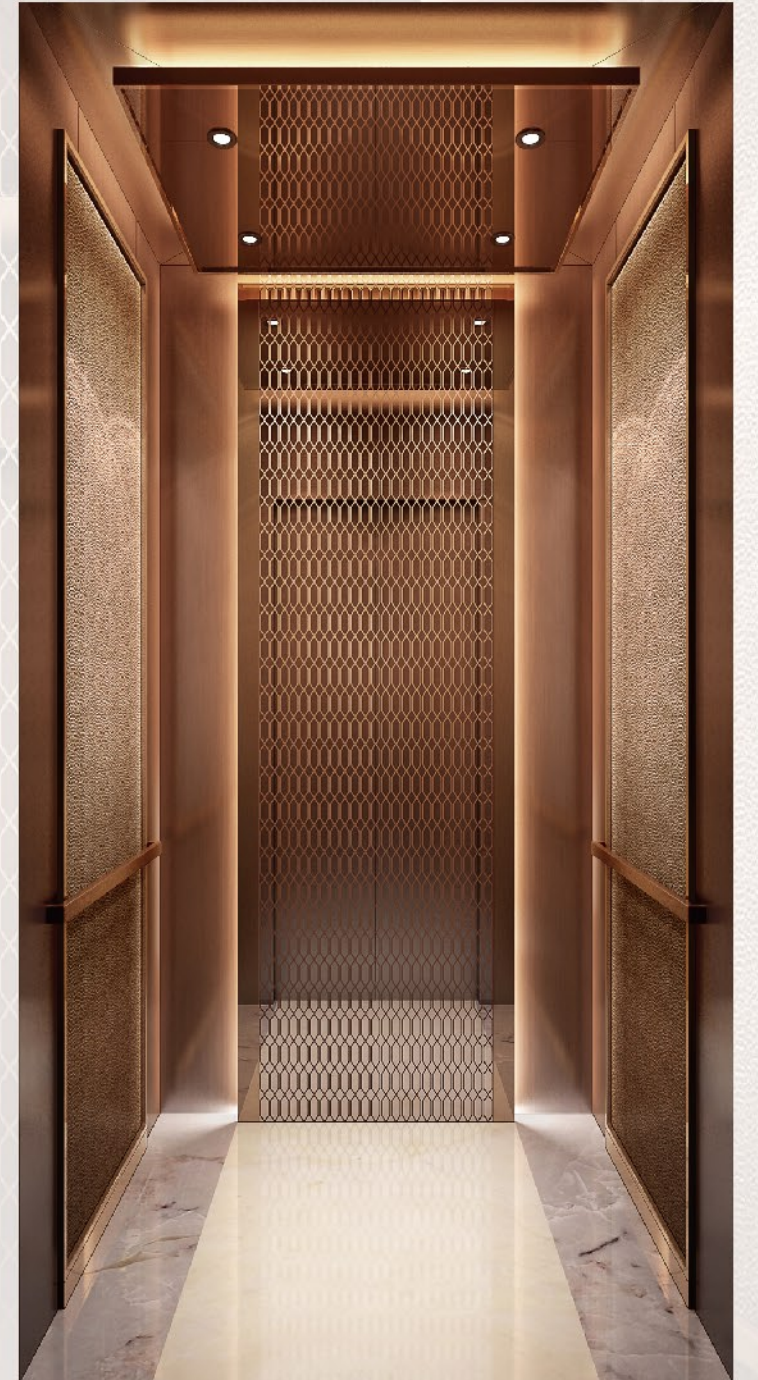

DO-V305

御景

吊顶:古铜发纹不锈钢+古铜镜面不锈钢+射灯+暗藏灯带

后壁:古铜发纹不锈钢(抗指纹)+古铜镜面不锈钢蚀刻+暗藏灯带

侧壁:古铜发纹不锈钢(抗指纹)+皮革硬包

前壁:古铜抗指纹不锈钢

轿门:古铜抗指纹不锈钢

地坪:仿大理石PVC,样式以实际发货为准
(可有偿选择大理石材质)

Ceiling: Bronze hairline stainless steel + bronze mirror stainless steel + spotlights + hidden lights

Back wall: Bronze hairline stainless steel (Fingerprint-resistant) + bronze mirror stainless steel etching + hidden lights

Side wall: Bronze hairline stainless steel (Fingerprint-resistant) + medium-density fiberboard wrapped in leather

Front wall: Bronze fingerprint-resistant stainless steel

Car door: Bronze fingerprint-resistant stainless steel

Car bottom: PVC marble. Subject to actual shipments. (Paid use for marble)

360°了解轿厢
360° of understanding
of the car