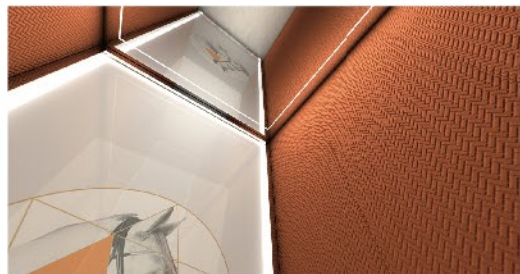

OPTIONAL CAR DECORATION

选配轿厢装潢

DO-V307

印记

吊顶:本色镜面不锈钢,灯带

后壁:艺术玻璃+镜面不锈钢饰框+灯带

侧壁:爱马仕橙皮革硬包

前壁:本色镜面不锈钢

轿门/厅门:本色镜面不锈钢(深咖金沙或白金砂艺术钢板)

踢脚线:本色镜面不锈钢

地坪:岩板/大理石

Ceiling: Natural mirror stainless steel, light belt

Back wall: Art glass + mirror stainless steel frame + light belt

Side wall: Hermes orange leather hard bag

Front wall: Natural mirror stainless steel

Car door/Hall door: Natural mirror stainless steel (deep coffee gold sand or platinum sand art steel plate)

Skirting line: Natural mirror stainless steel

Car bottom: Rock slab/marble

360°了解轿厢
360° of understanding
of the car

注:图片系电脑绘制,可能与实际略有不同,以实物为准。
Note: the picture is computer drawn, may be slightly different from the actual, in kind prevail.

DO-V308

铂金

吊顶:正白艺术钢板+黑色金属饰条+射灯+暗藏灯带

后壁:雅致浅布纹艺术钢板+个性化3D艺术钢板+暗藏灯带

侧壁:雅致浅布纹艺术钢板+北美胡桃木艺术钢板

前壁:镜面不锈钢

轿门/厅门:香槟金沙艺术钢板或白金砂艺术钢板

地坪:岩板

Ceiling: White art steel plate + black metal trim strip + spotlight + hidden light strip

Back wall: Elegant light cloth art steel plate + personalized 3D art plate + hidden light belt

Side wall: Elegant light cloth art steel plate + North American walnut art steel plate

Front wall: Mirror stainless steel

Car door/Hall door: Champagne gold sand art plate or platinum sand art plate

Car bottom: Rock slab

360°了解轿厢
360° of understanding
of the car