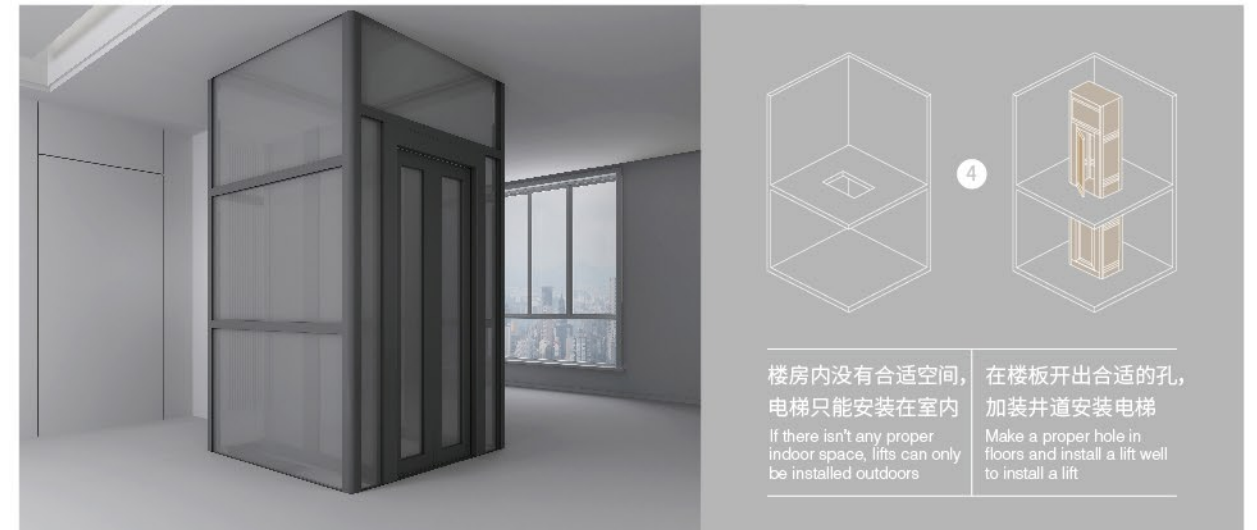

楼房内没有合适空间,电梯只能安装在室内
If there isn't any proper indoor space, lifts can only be installed indoors

在楼板开出合适的孔,加装井道安装电梯
Make a proper hole in floors and install a lift well to install a lift