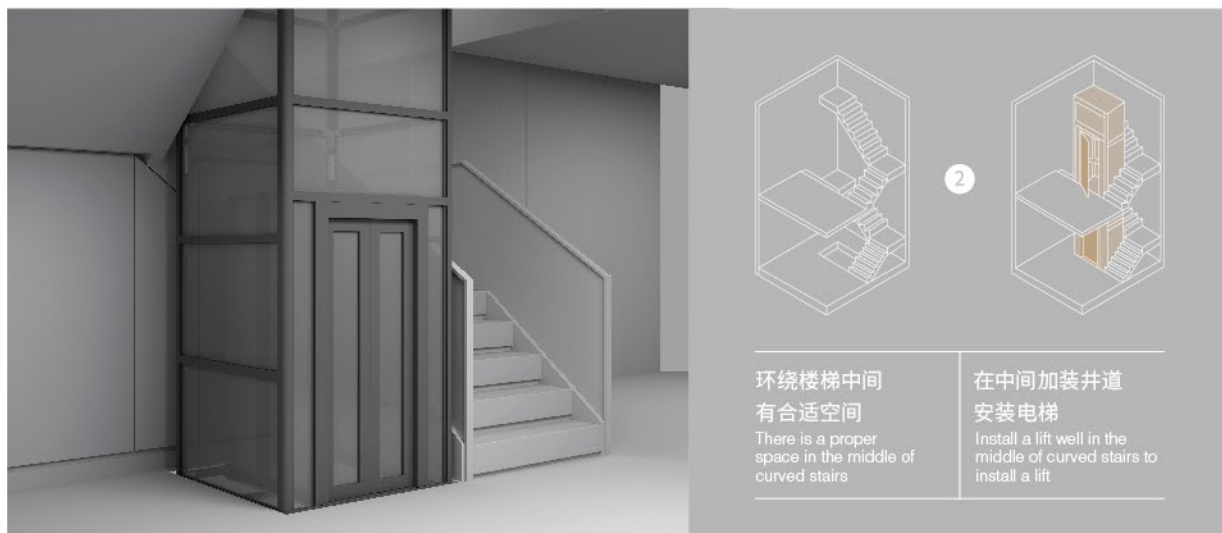

环绕楼梯中间有合适空间
There is a proper space in the middle of curved stairs

在中间加装井道安装电梯
Install a lift well in the middle of curved stairs to install a lift