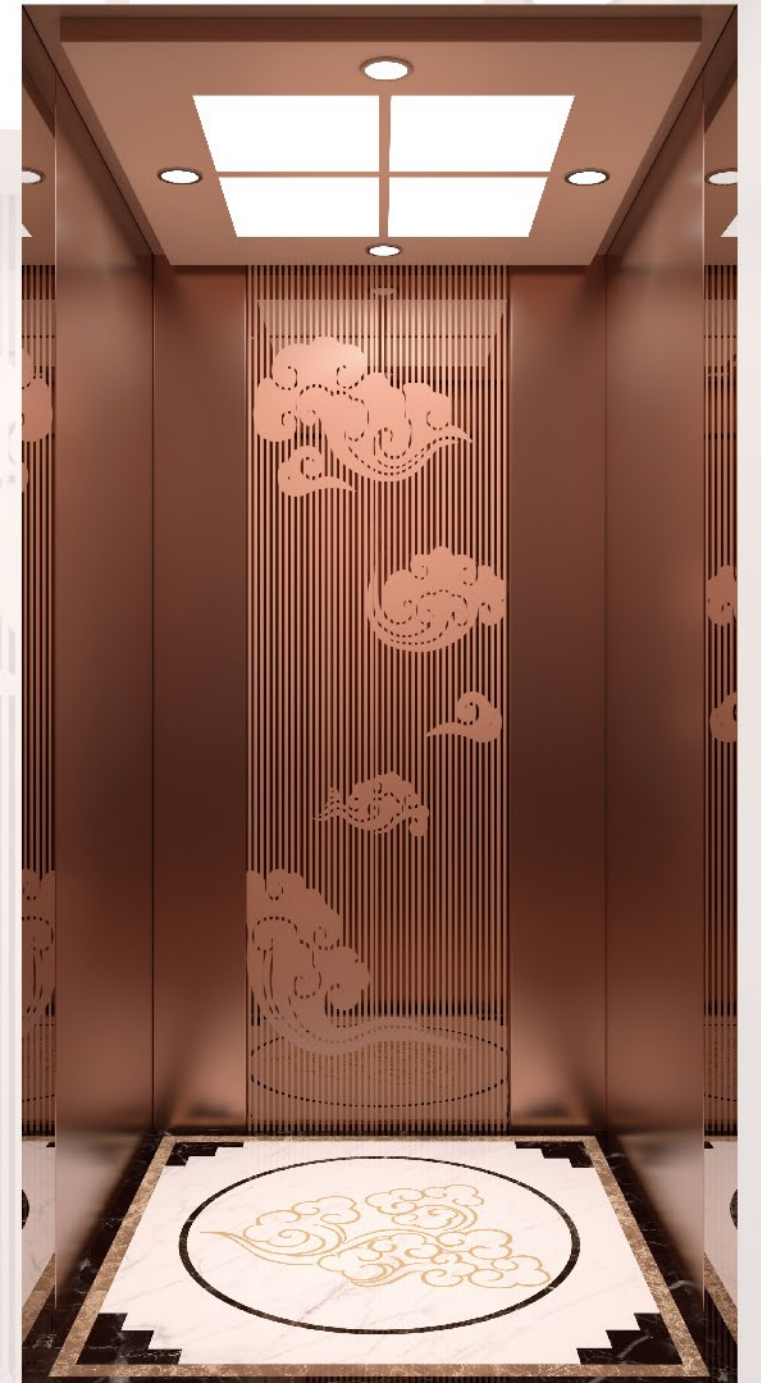

DO-V204

行云

吊顶:木质框架白色烤漆,亚克力灯饰,
LED筒灯

后壁:玫瑰金镜面蚀刻不锈钢,玫瑰金发
纹不锈钢

侧壁:玫瑰金发纹不锈钢,玫瑰金镜面不
锈钢

前壁:玫瑰金发纹不锈钢

地坪:仿大理石PVC,样式以实际发货为
准(可有偿选择大理石材质)

Ceiling: wood frame white paint, acrylic lighting,
LED downlight

Back wall: Rose gold mirror etched stainless steel,
rose gold hairline stainless steel

Side wall: Rose gold hairline stainless steel, rose
gold mirror stainless steel

Front wall: Rose gold hairline stainless steel

Car bottom: PVC marble. Subject to actual
shipments. (Paid use for marble)

360°了解轿厢
360° of understanding
of the car